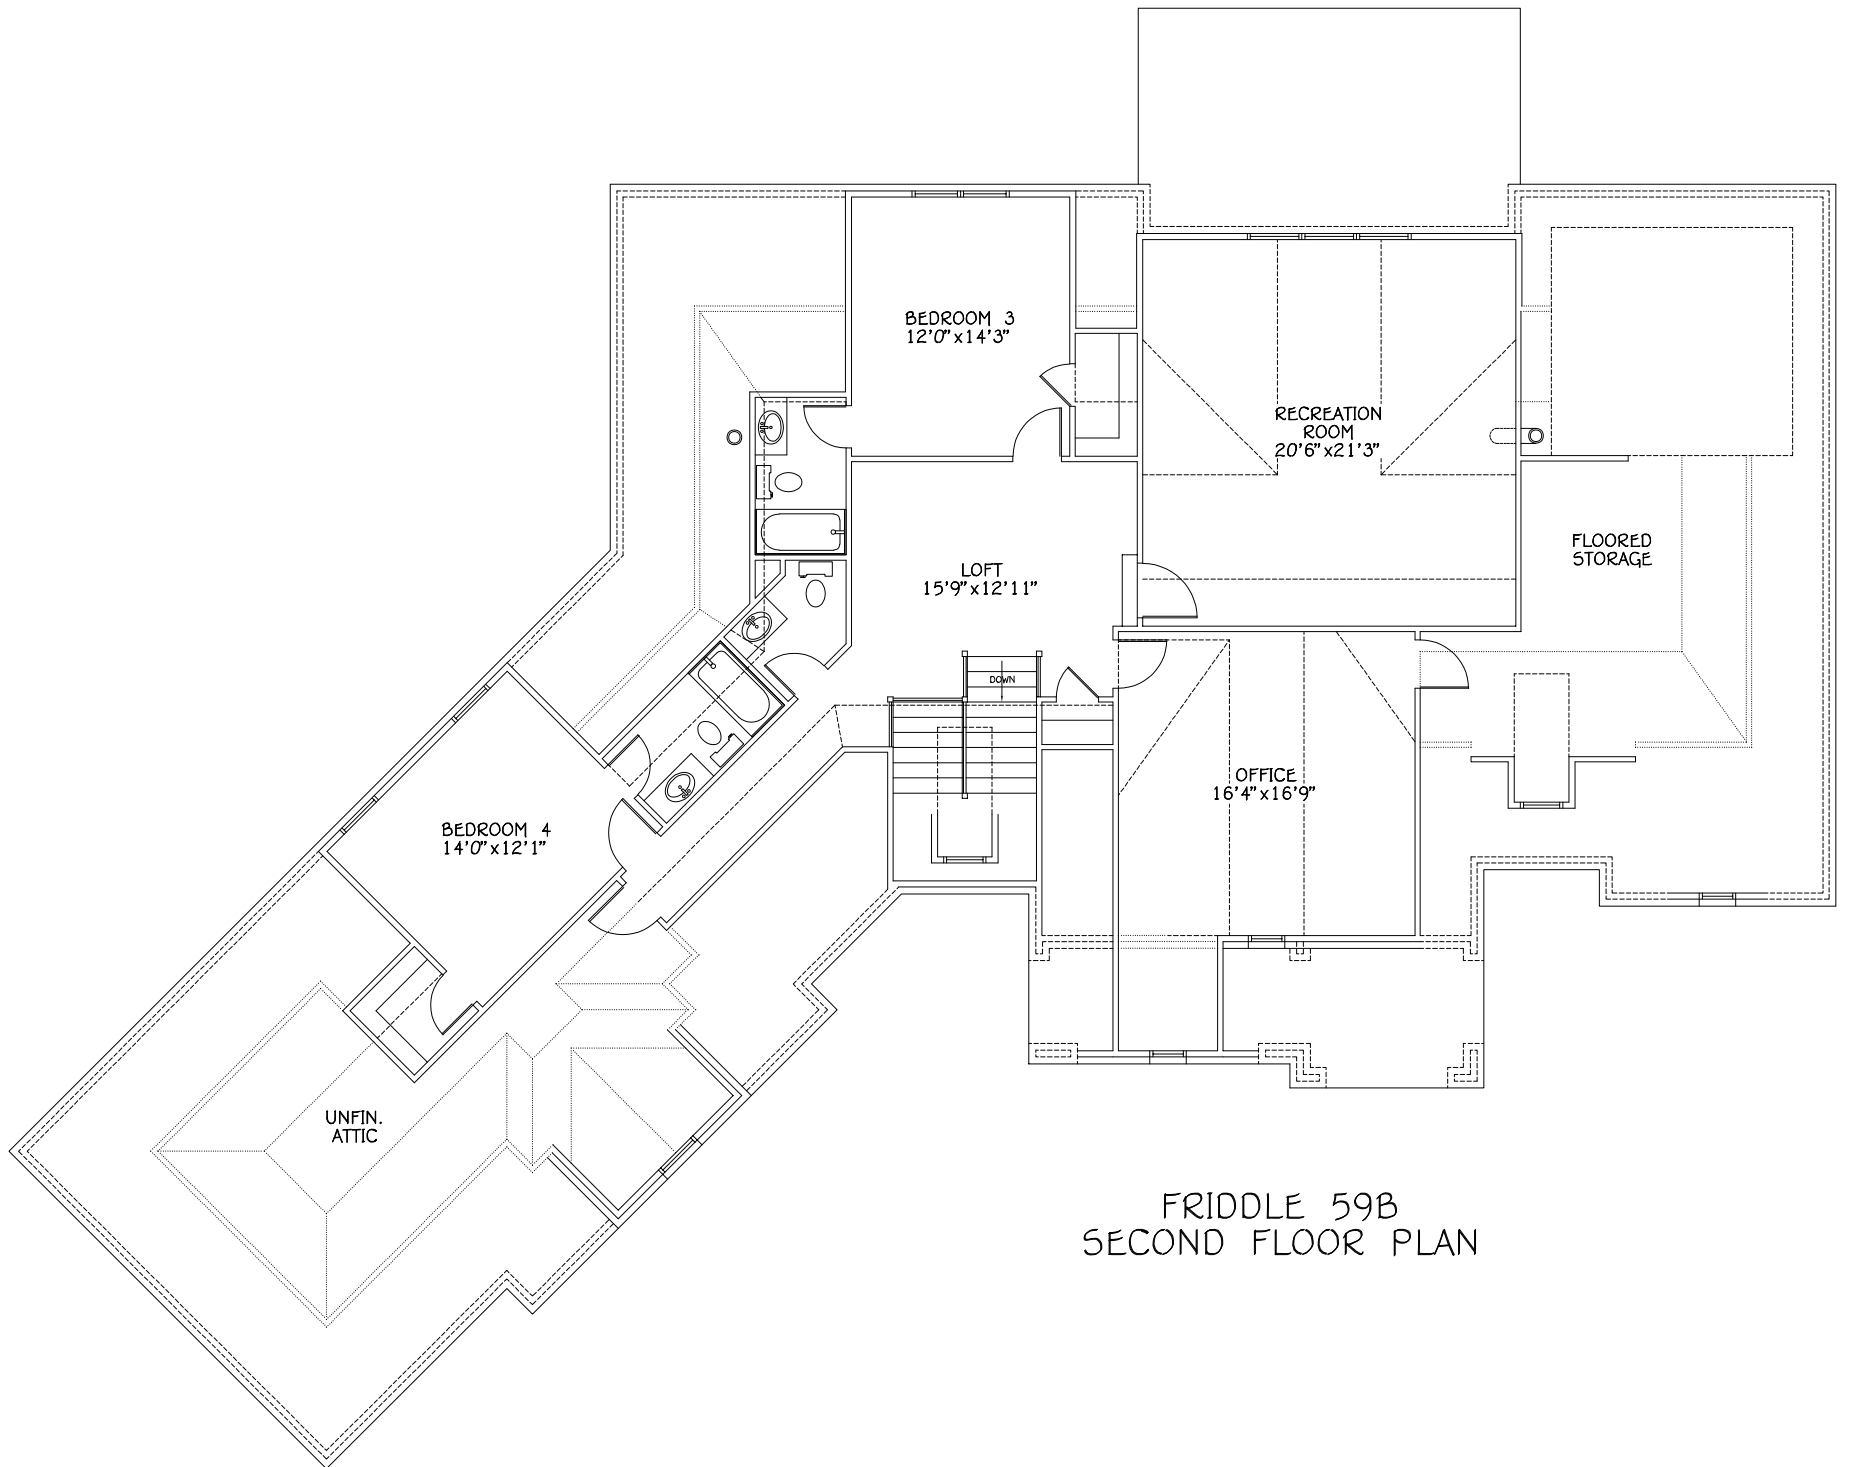

FRIDDLE 59B

FRIDDLE
and
COMPANY

FRIDDLE 59B
FIRST FLOOR PLAN

| SQUARE FOOTAGE | |
|----------------|------|
| FIRST FLOOR- | 2667 |
| SECOND FLOOR- | 1638 |
| TOTAL- | 4305 |
| GARAGE- | 1012 |
| FRONT PORCH- | 173 |
| REAR PORCH- | 249 |

FRIDDLE 59B
SECOND FLOOR PLAN