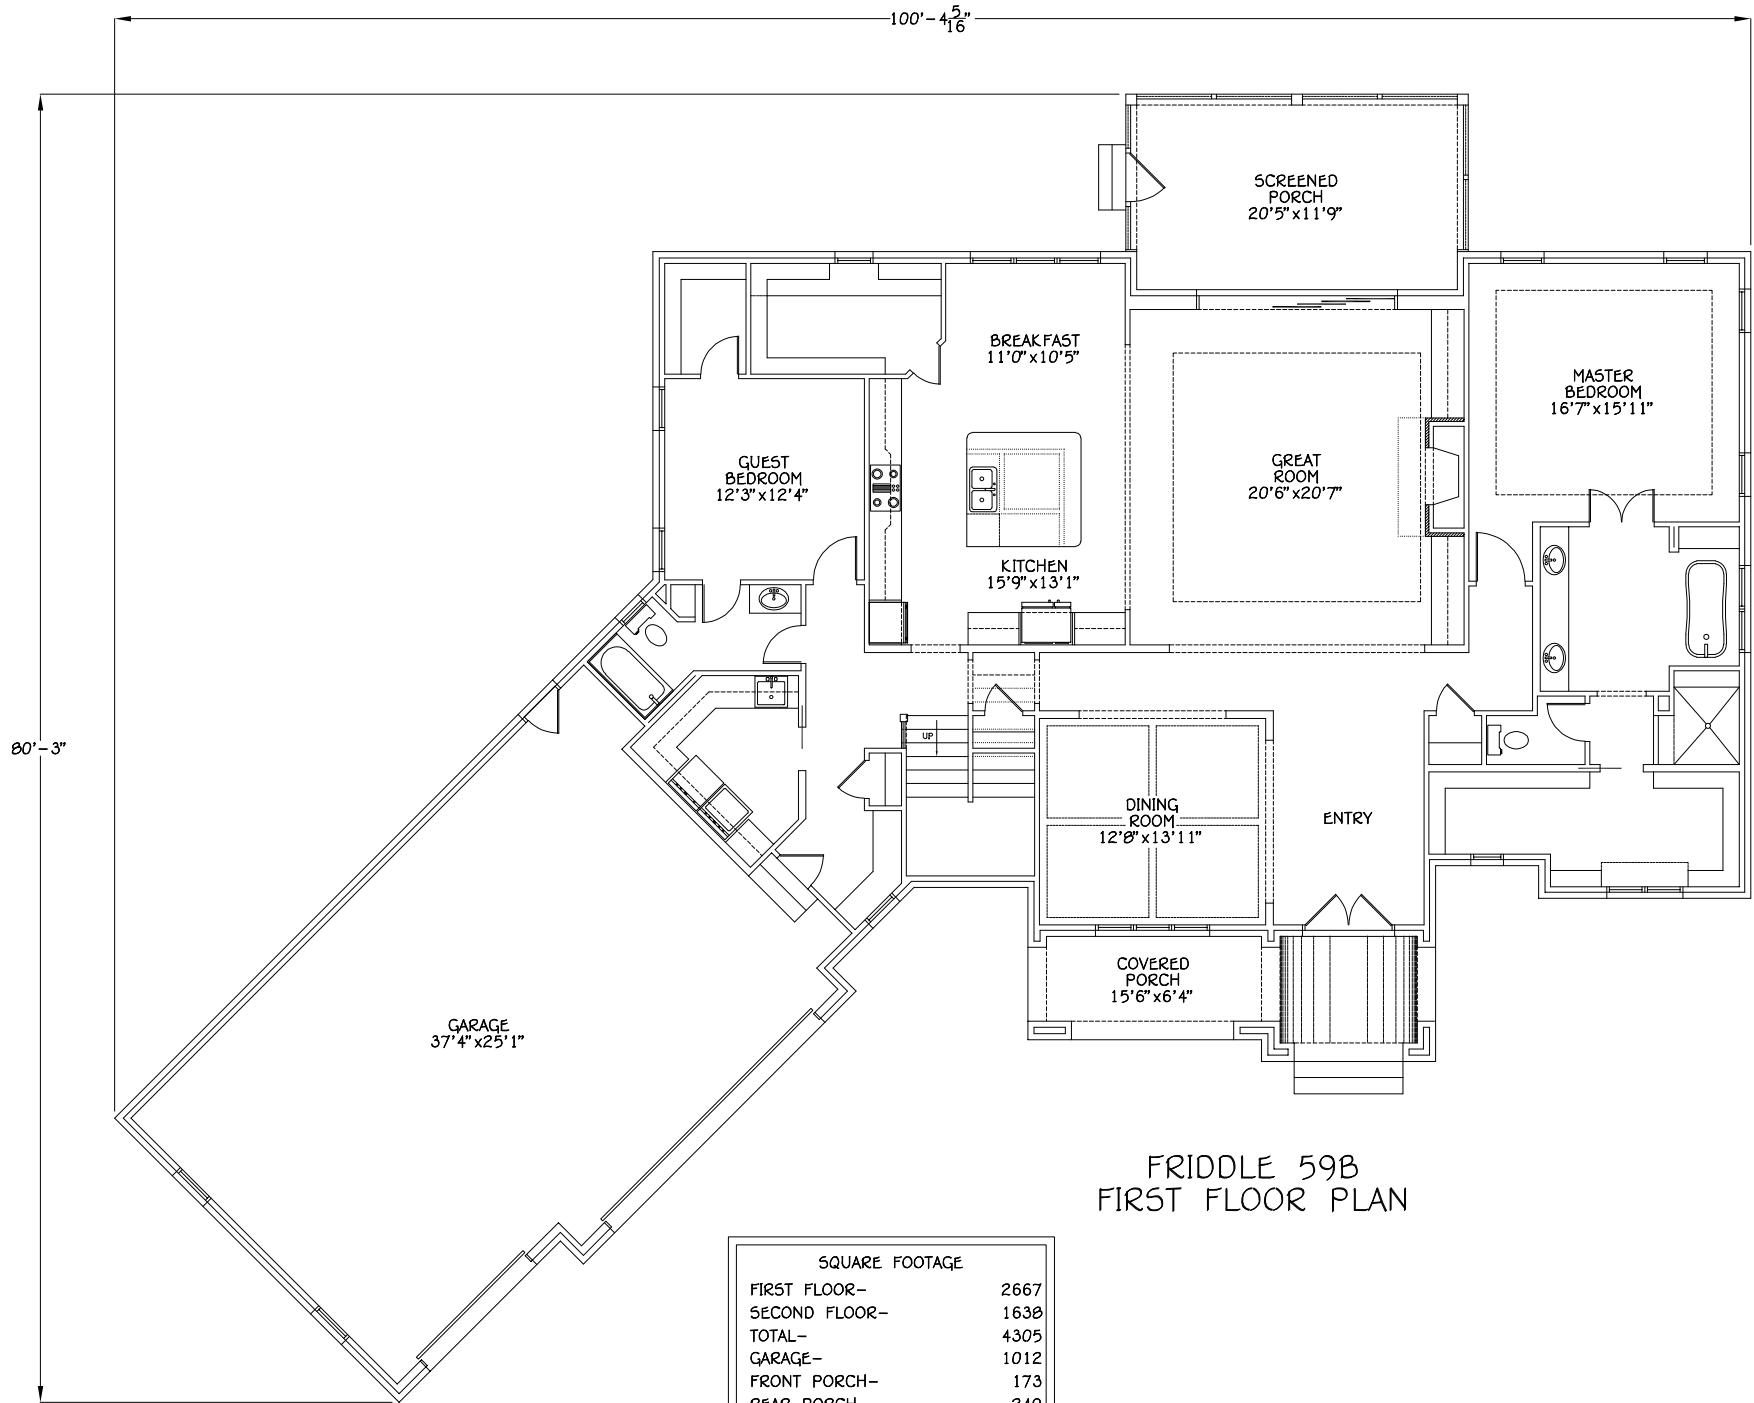

FRIDDLE 59B

FRIDDLE
and
COMPANY

FRIDDLE 59B
FIRST FLOOR PLAN

| SQUARE FOOTAGE | |
|----------------|------|
| FIRST FLOOR- | 2667 |
| SECOND FLOOR- | 1638 |
| TOTAL- | 4305 |
| GARAGE- | 1012 |
| FRONT PORCH- | 173 |
| REAR PORCH- | 249 |

FRIDDLE 59B
SECOND FLOOR PLAN